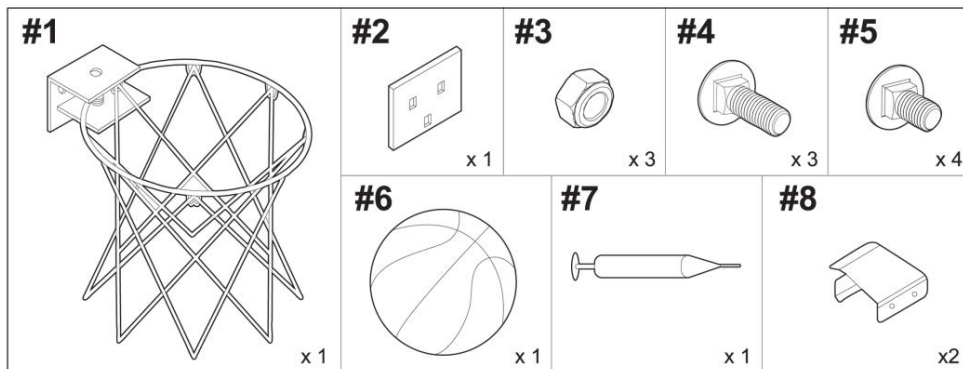

## Basketball backboard MASTER<sup>®</sup> 45 x 30 cm

MASSPSB-36