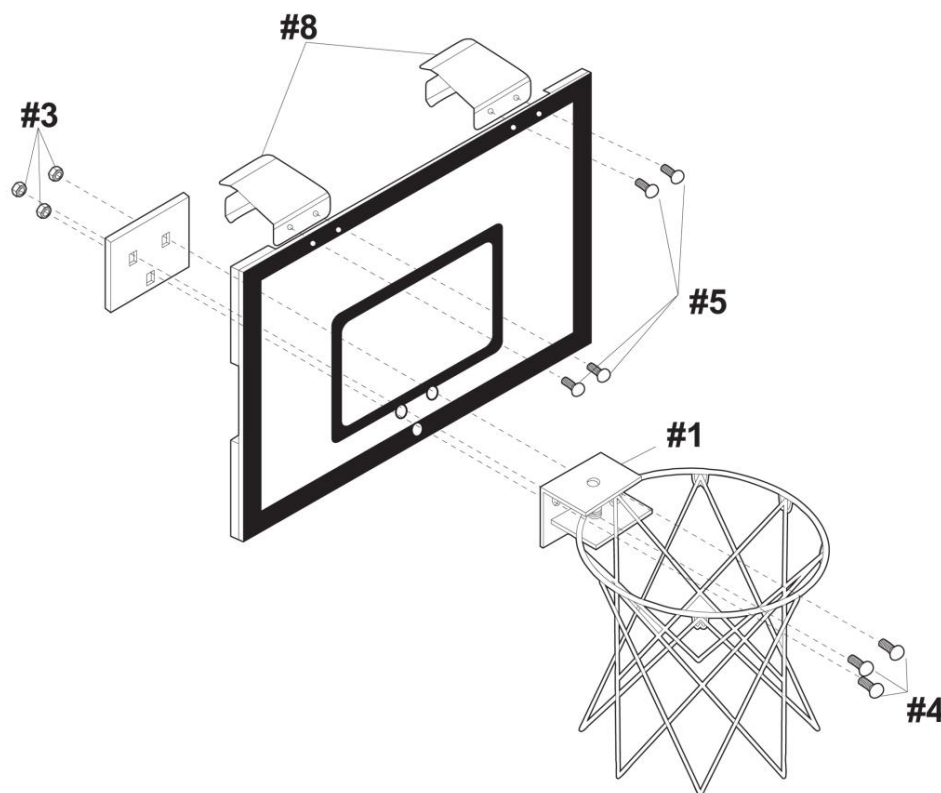

## Basketball backboard MASTER<sup>®</sup> 45 x 30 cm

MASSPSB-36